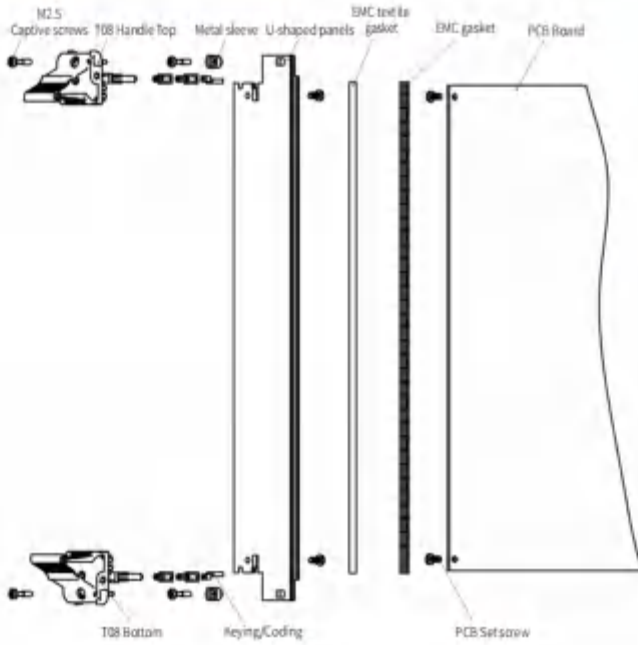

T08 Panel component

6U Panel component

Panel profile

Delivery Comprises (kit)

Name	Qty	Order no	Description
T08 Top	1	1002034	Install in the top panel
T08 Bottom	1	1002035	Install in the bottom panel
Metal sleeve	2	1014002	Plastic
Metal sleeve	2	1014003	Brass
U-shaped panels	1	/	Front anodised rear conductive
EMC textile gasket	1	1008038	EMC textile gasket
Captive screws	4	1004023	Cross/captive screws M2.5×12 Stainless steel
Keying/Coding	6	1009010	Plastic
EMC gasket	1	1008015	EMC gasket
PCB Set screw	4	1004004	Pan head Pozidrive c/sk screw M2.5×6 Stainless steel