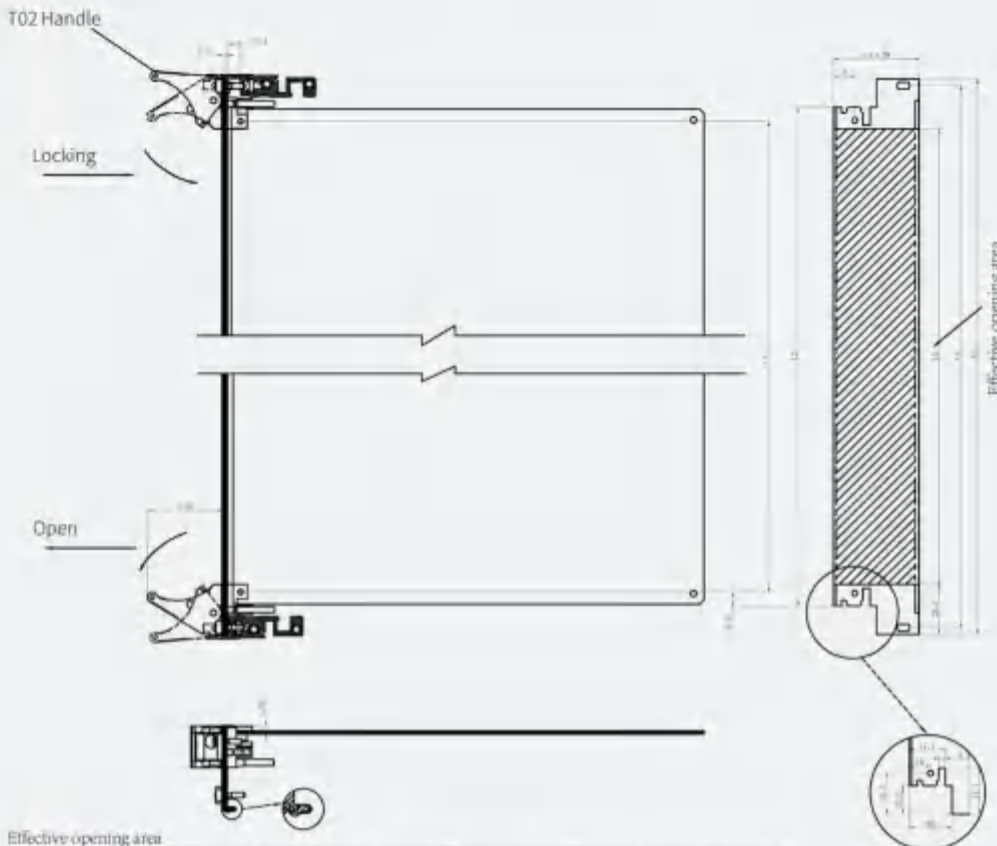

T02 Panel component

6U Panel component

Panel profile

Delivery Comprises(kit)

Name	Qty	Order no	Description
T02 Top	1	1002016	Install in the top panel
T02 Bottom	1	1002017	Install in the bottom panel
Metal sleeve	2	1014002	Plastic
Metal sleeve	2	1014003	Brass
U-shaped panels	1	/	Front anodised rear conductive
EMC textile gasket	1	1008038	EMC textile gasket
Captive screws	4	1004023	Cross/captive screws M2.5 x 12 Stainless steel
Keying/Coding	6	1009010	Plastic
EMC gasket	1	1008015	EMC gasket
PCB Set screw	4	1004004	Pan head Pozidrive c/sk screw M2.5 x 6 Stainless steel