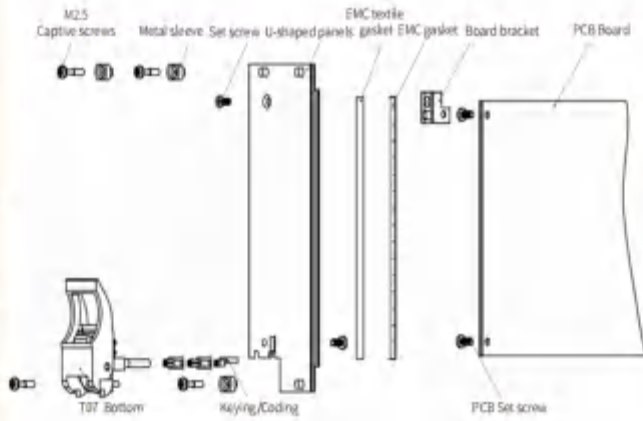

T07 Panel component

3U Panel component