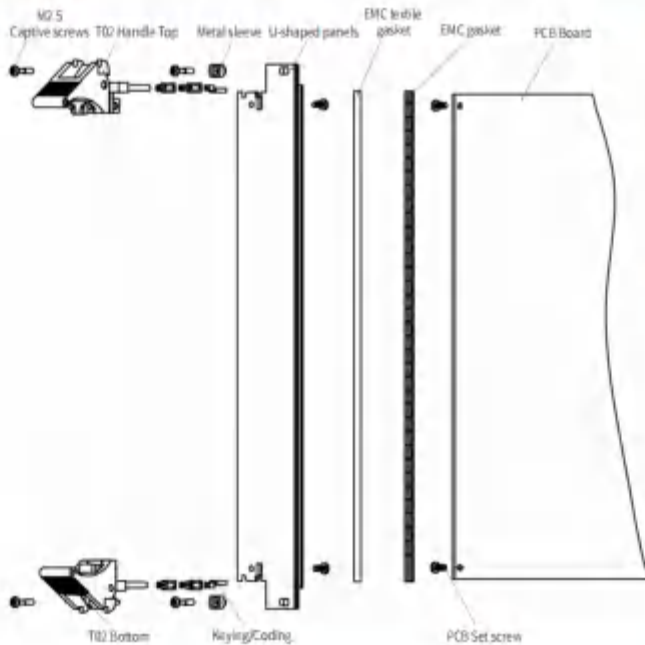

T02 Panel component

6U Panel component