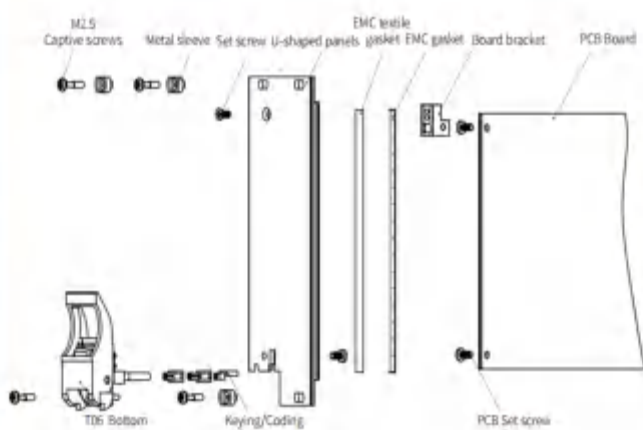

Order no. and page table

T06 Panel component

3U Panel component

Panel profile

Delivery Comprises(kit)

Name	Qty	Order no	Description
T06 Bottom	1	1002031	Install in the bottom panel
Metal sleeve	3	1014002	Plastic
Metal sleeve	3	1014003	Brass
U-shaped panels	1	/	Front anodised rear conductive
EMC textile gasket	1	1008038	EMC textile gasket
Captive screws	4	1004023	Cross/captive screws M2.5x12 Stainless steel
Keying/Coding	3	1009010	Plastic
EMC gasket	1	1008015	EMC gasket
PCB Set screw	3	1004004	Pan head Pozidrive c/sk screw M2.5x6 Stainless steel
Set screw	1	1004011	Pan head Pozidrive c/sk screw M2.5x6 Stainless steel
Printed board bracket	1	1015004	Printed board bracket, Die-cast zinc