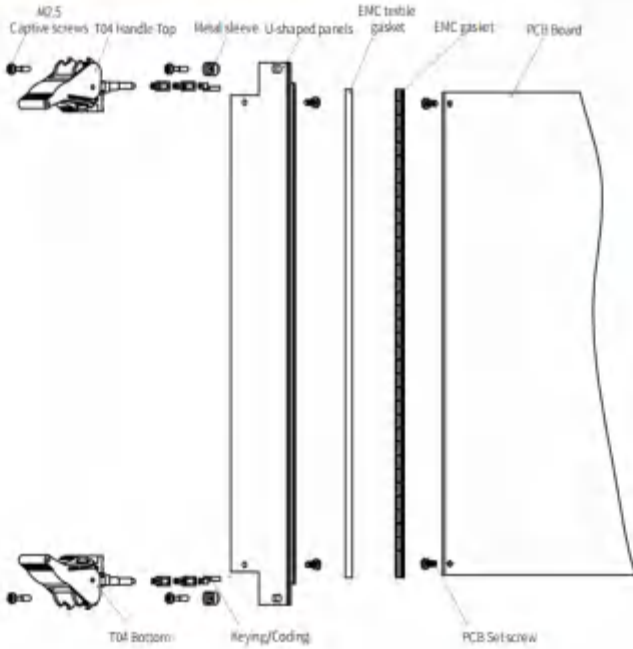

T04 Panel component

6U Panel component

Panel profile

I Profile

II Profile

III Profile

Delivery Comprises(kit)

Name	Qty	Order no	Description
T04 Top	1	1002022	install in the top panel
T04 Bottom	1	1002023	install in the bottom panel
Metal sleeve	2	1014002	Plastic
Metal sleeve	2	1014003	Brass
U-shaped panels	1	/	Front anodised rear conductive
EMC textile gasket	1	1008038	EMC textile gasket
Captive screws	4	1004023	Cross/captive screws M2.5 × 12 Stainless steel
Keying/Coding	6	1009010	Plastic
EMC gasket	1	1008015	EMC gasket
PCB Set screw	4	1004004	Pan head Pozidrive c/sk screw M2.5 × 6 Stainless steel