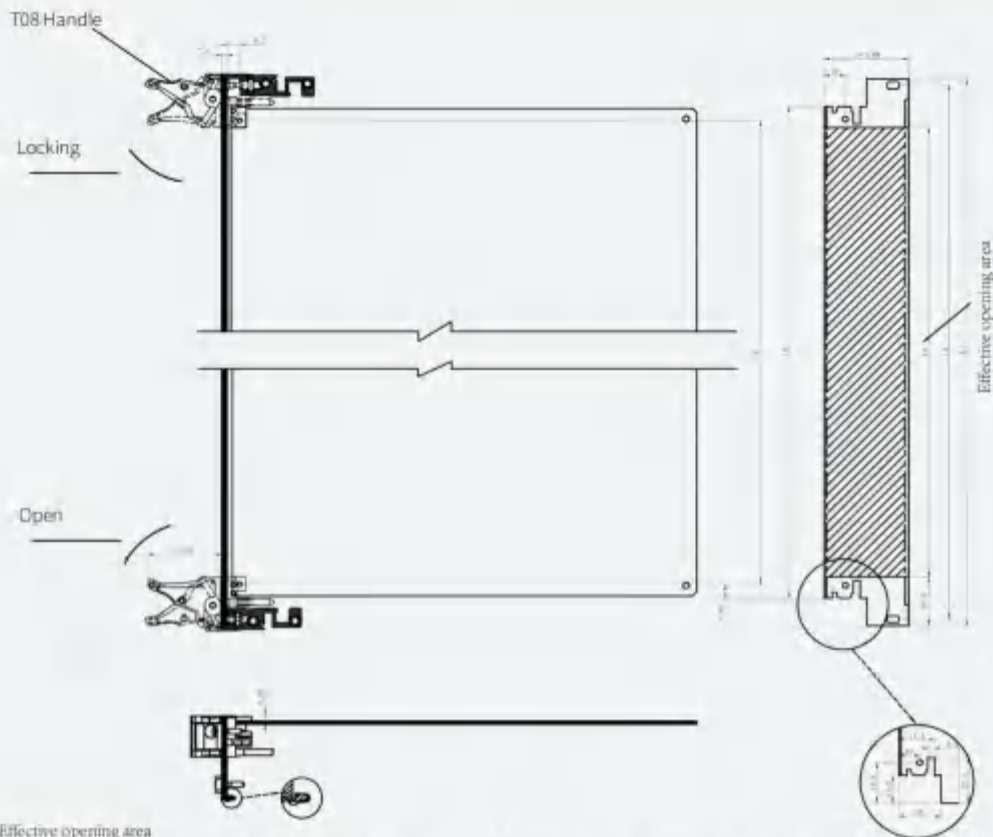

T08 Panel component

6U Panel component

Panel profile

Delivery Comprises (kit)

Name	Qty	Order no	Description
T08 Top	1	1002034	Install in the top panel
T08 Bottom	1	1002035	Install in the bottom panel
Metal sleeve	2	1014002	Plastic
Metal sleeve	2	1014003	Brass
U-shaped panels	1	/	Front anodised rear conductive
EMC textile gasket	1	1008038	EMC textile gasket
Captive screws	4	1004023	Cross/captive screws M2.5×12 Stainless steel
Keying/Coding	6	1009010	Plastic
EMC gasket	1	1008015	EMC gasket
PCB Set screw	4	1004004	Pan head Pozidrive c/sk screw M2.5×6 Stainless steel