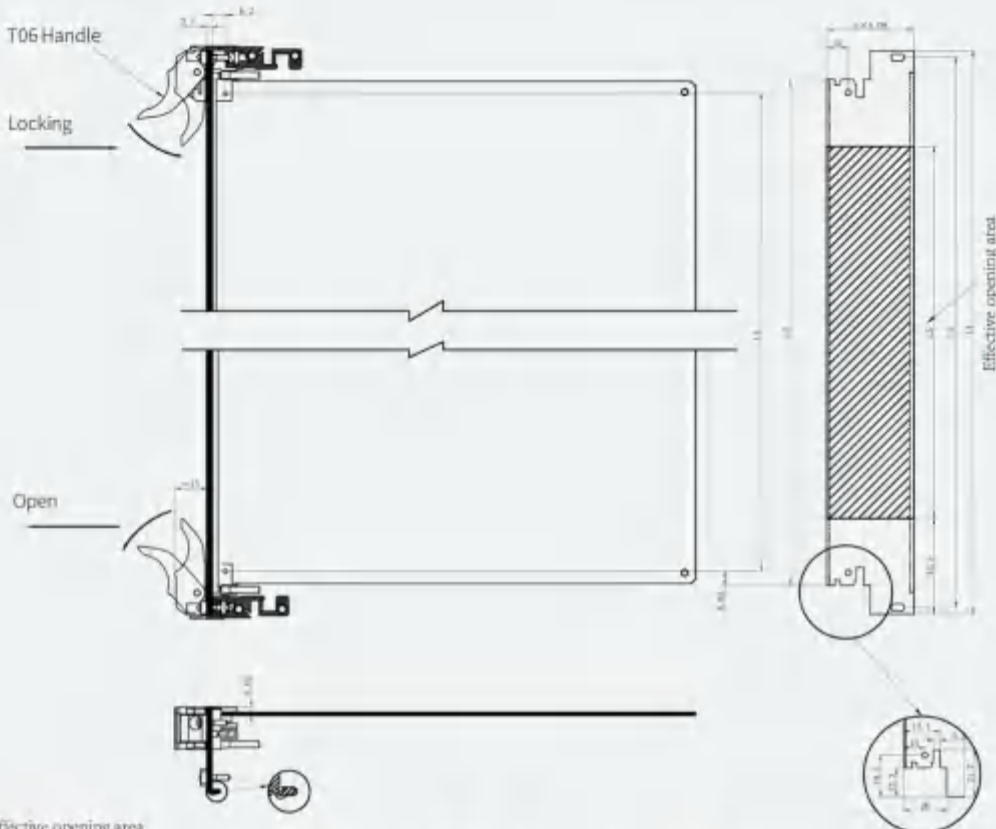

T06 Panel component

6U Panel component

Panel profile

Delivery Comprises(kit)

Name	Qty	Order no	Description
T06 Top	1	1002030	Install in the top panel
T06 Bottom	1	1002031	Install in the bottom panel
Metal sleeve	2	1014002	Plastic
Metal sleeve	2	1014003	Brass
U-shaped panels	1	/	Front anodised rear conductive
EMC textile gasket	1	1008038	EMC textile gasket
Captive screws	4	1004023	Cross/captive screws M2.5 x 12 Stainless steel
Keying/Coding	6	1009010	Plastic
EMC gasket	1	1008015	EMC gasket
PCB Set screw	4	1004004	Pan head Pozidrive c/sk screw M2.5 x 6 Stainless steel