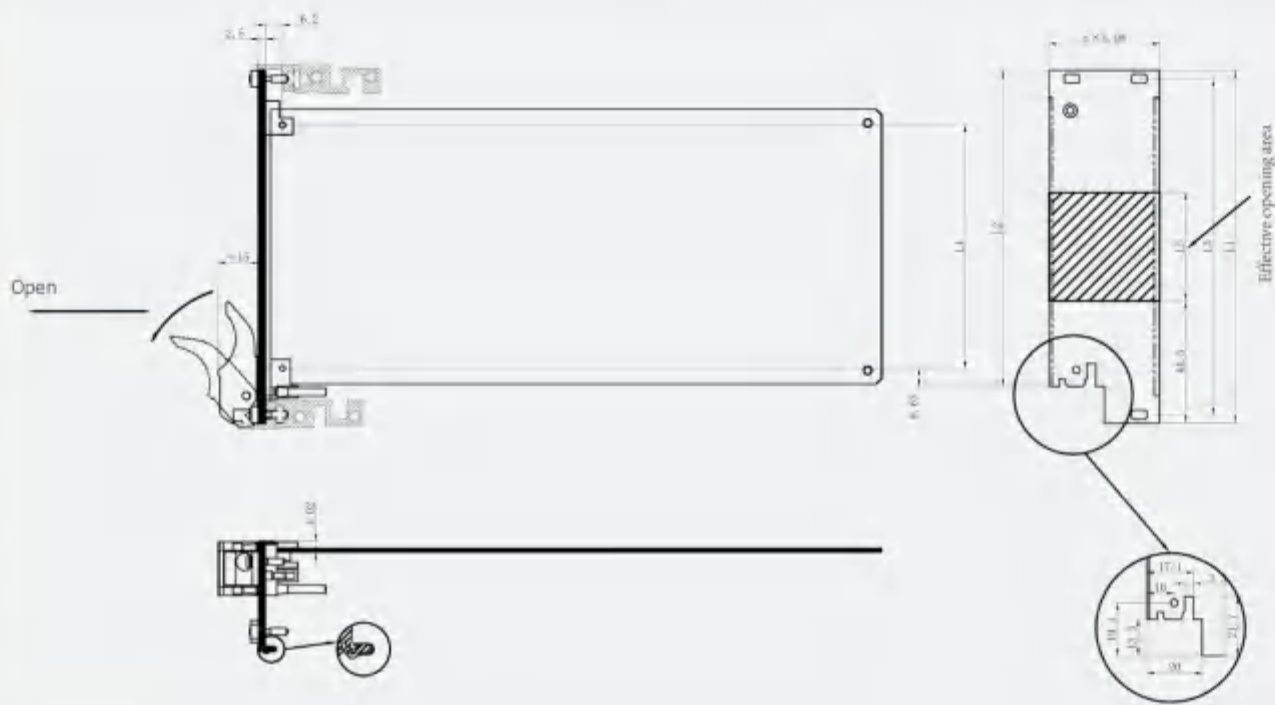

Order no. and page table

T06 Panel component

3U Panel component

Panel profile

Delivery Comprises(kit)

Name	Qty	Order no	Description
T06 Bottom	1	1002031	Install in the bottom panel
Metal sleeve	3	1014002	Plastic
Metal sleeve	3	1014003	Brass
U-shaped panels	1	/	Front anodised rear conductive
EMC textile gasket	1	1008038	EMC textile gasket
Captive screws	4	1004023	Cross/captive screws M2.5x12 Stainless steel
Keying/Coding	3	1009010	Plastic
EMC gasket	1	1008015	EMC gasket
PCB Set screw	3	1004004	Pan head Pozidrive c/sk screw M2.5x6 Stainless steel
Set screw	1	1004011	Pan head Pozidrive c/sk screw M2.5x6 Stainless steel
Printed board bracket	1	1015004	Printed board bracket, Die-cast zinc