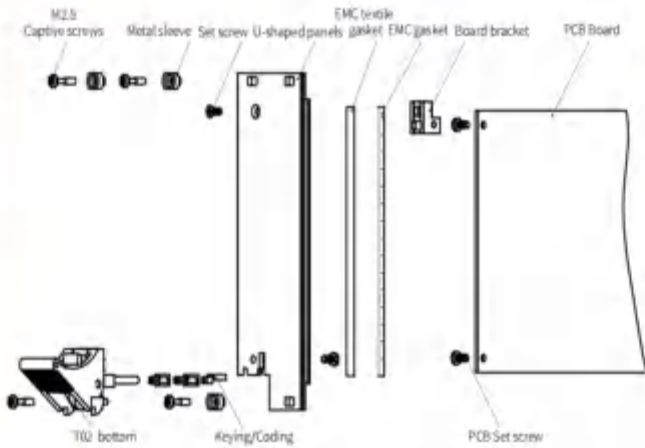

Order no. and page title

T02 Panel component

3U Panel component

Panel profile

Delivery Comprises(kit)

Name	Qty	Order no	Description
T02 Bottom	1	1002017	Install in the bottom panel
Metal sleeve	3	1014002	Plastic
Metal sleeve	3	1014003	Brass
U-shaped panels	1	/	Front anodised rear conductive
EMC textile gasket	1	1008038	EMC textile gasket
Captive screws	4	1004023	Cross/captive screws M2.5×12 Stainless steel
Keying/Coding	3	1009010	Plastic
EMC gasket	1	1008015	EMC gasket
PCB Set screw	3	1004004	Pan head Pozidrive c/sk screw M2.5×6 Stainless steel
Set screw	1	1004011	Pan head Pozidrive c/sk screw M2.5×6 Stainless steel
Printed board bracket	1	1015004	Printed board bracket, Die-cast zinc