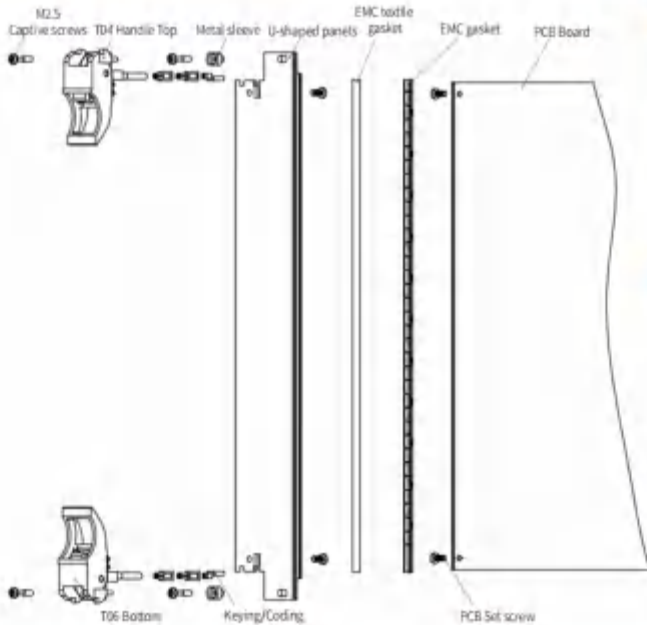

T06 Panel component

6U Panel component

Panel profile

Delivery Comprises(kit)

Name	Qty	Order no	Description
T06 Top	1	1002030	Install in the top panel
T06 Bottom	1	1002031	Install in the bottom panel
Metal sleeve	2	1014002	Plastic
Metal sleeve	2	1014003	Brass
U-shaped panels	1	/	Front anodised rear conductive
EMC textile gasket	1	1008038	EMC textile gasket
Captive screws	4	1004023	Cross/captive screws M2.5 x 12 Stainless steel
Keying/Coding	6	1009010	Plastic
EMC gasket	1	1008015	EMC gasket
PCB Set screw	4	1004004	Pan head Pozidrive c/sk screw M2.5 x 6 Stainless steel