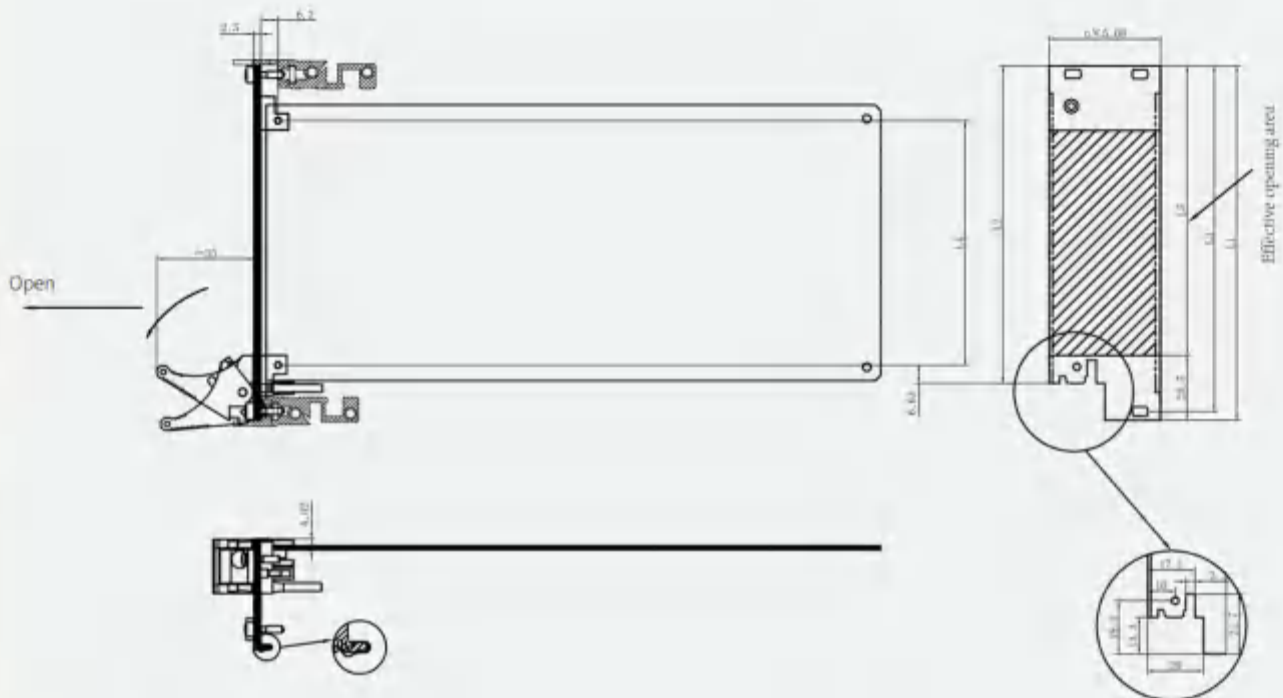

Order no. and page title

T02 Panel component

3U Panel component

Panel profile

Delivery Comprises(kit)

Name	Qty	Order no	Description
T02 Bottom	1	1002017	Install in the bottom panel
Metal sleeve	3	1014002	Plastic
Metal sleeve	3	1014003	Brass
U-shaped panels	1	/	Front anodised rear conductive
EMC textile gasket	1	1008038	EMC textile gasket
Captive screws	4	1004023	Cross/captive screws M2.5×12 Stainless steel
Keying/Coding	3	1009010	Plastic
EMC gasket	1	1008015	EMC gasket
PCB Set screw	3	1004004	Pan head Pozidrive c/sk screw M2.5×6 Stainless steel
Set screw	1	1004011	Pan head Pozidrive c/sk screw M2.5×6 Stainless steel
Printed board bracket	1	1015004	Printed board bracket, Die-cast zinc

Effective opening area

Height	1.1mm	1.2mm	1.3mm	1.4mm	1.5mm
30	128.7	115.4	122.5	88.9	81.7
40	173.15	159.85	166.95	133.35	126.15
60	262.05	248.75	255.85	222.25	216.05
90	395.4	382.4	389.2	355.6	348.4

T02 Panel component