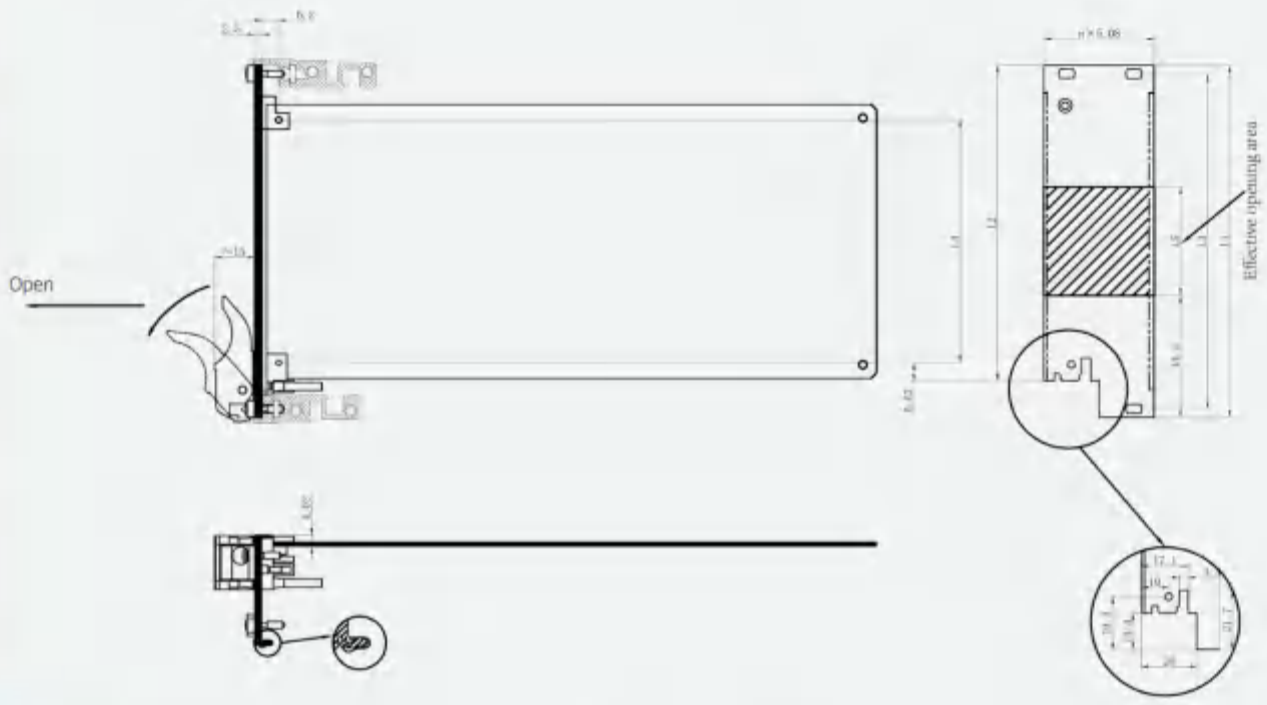

T07 Panel component

3U Panel component

Panel profile

Delivery Comprises(kit)

Name	Qty	Order no	Description
T07 Bottom	1	1002033	Install in the bottom panel
Metal sleeve	3	1014002	Plastic
Metal sleeve	3	1014003	Brass
U-shaped panels	1	/	Front anodised rear conductive
EMC textile gasket	1	1008038	EMC textile gasket
Captive screws	4	1004023	Cross/captive screws M2.5 x 12 Stainless steel
Keying/Coding	3	1009010	Plastic
EMC gasket	1	1008015	EMC gasket
PCB Set screw	3	1004004	Pan head Pozidrive c/sk screw M2.5 x 6 Stainless steel
Set screw	1	1004011	Pan head Pozidrive c/sk screw M2.5 x 6 Stainless steel
Printed board bracket	1	1015004	Printed board bracket, PC+20%GF, Die-cast zinc

Effective opening area

Height	L1mm	L2mm	L3mm	L4mm	L5mm
3U	128.7	118.4	122.5	88.9	39.8
4U	173.15	169.85	166.95	133.35	84.3
6U	262.05	248.75	255.85	222.25	173.2
9U	395.4	382.1	389.2	355.6	306.5

T07 Panel component