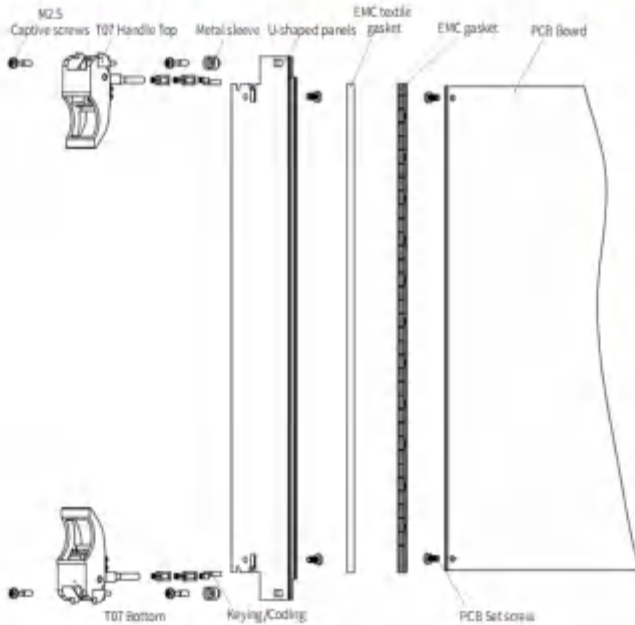

T07 Panel component

6U Panel component