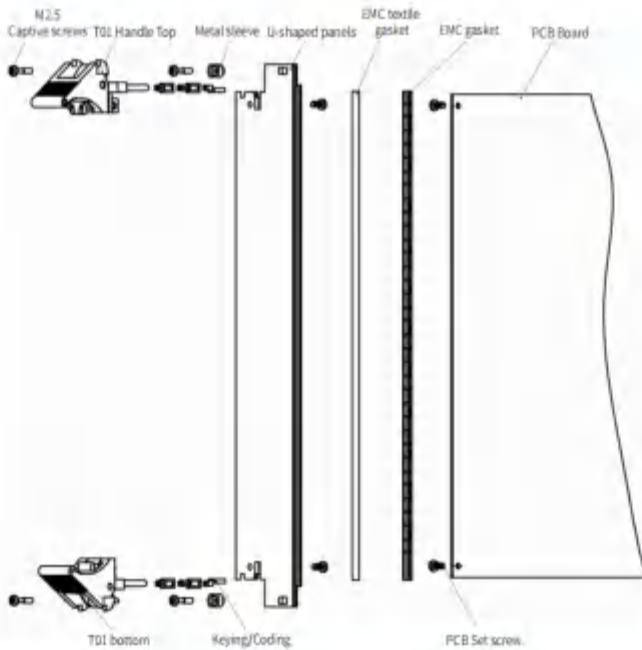

T01 Panel component

6U Panel component

Panel profile

I Profile

II Profile

III Profile

Delivery Comprises(kit)

Name	Qty	Order no	Description
T01 Top	1	1002012	Install in the top panel
T01 Bottom	1	1002013	Install in the bottom panel
Metal sleeve	2	1014002	Plastic
Metal sleeve	2	1014003	Brass
U-shaped panels	1	/	Front anodised rear conductive
EMC textile gasket	1	1008038	EMC textile gasket
Captive screws	4	1004023	Cross/captive screws M2.5 x 12 Stainless steel
Keying/Coding	6	1009010	Plastic
EMC gasket	1	1008015	EMC gasket
PCB Set screw	4	1004004	Pan head Pozidrive c/sk screw M2.5 x 6 Stainless steel