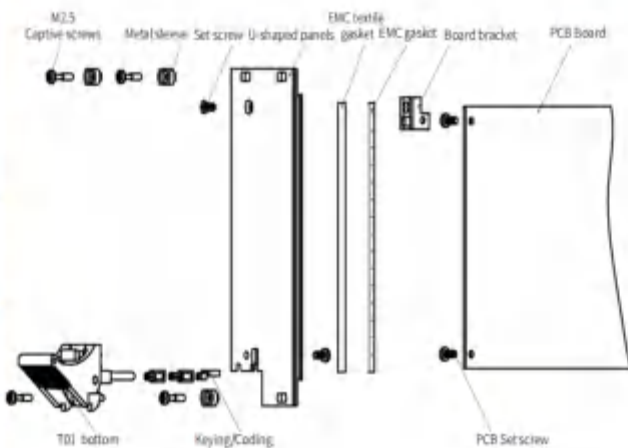

T01 Panel component

3U Panel component

Panel profile

Delivery Comprises(kit)

Name	Qty	Order no	Description
T01 Bottom	1	1002013	Install in the bottom panel
Metal sleeve	3	1014002	Plastic
Metal sleeve	3	1014003	Brass
U-shaped panels	1	/	Front anodised rear conductive
EMC textile gasket	1	1008038	EMC textile gasket
Captive screws	4	1004023	Cross/captive screws M2.5×12.Stainless steel
Keying/Coding	3	1009010	Plastic
EMC gasket	1	1008015	EMC gasket
PCB Set screw	3	1004004	Pan head Pozidrive c/sk screw M2.5×6.Stainless steel
Set screw	1	1004011	Pan head Pozidrive c/sk screw M2.5×6.Stainless steel
Printed board bracket	1	1015004	Printed board bracket, Die-cast zinc

Effective opening area

Height	1.1mm	1.2mm	1.3mm	1.4mm	1.5mm
3U	128.7	115.4	122.5	88.9	81.7
4U	173.15	159.85	166.95	133.35	126.15
6U	262.05	248.75	255.85	222.25	215.05
9U	395.4	382.1	389.2	355.6	348.4

T01 Panel component