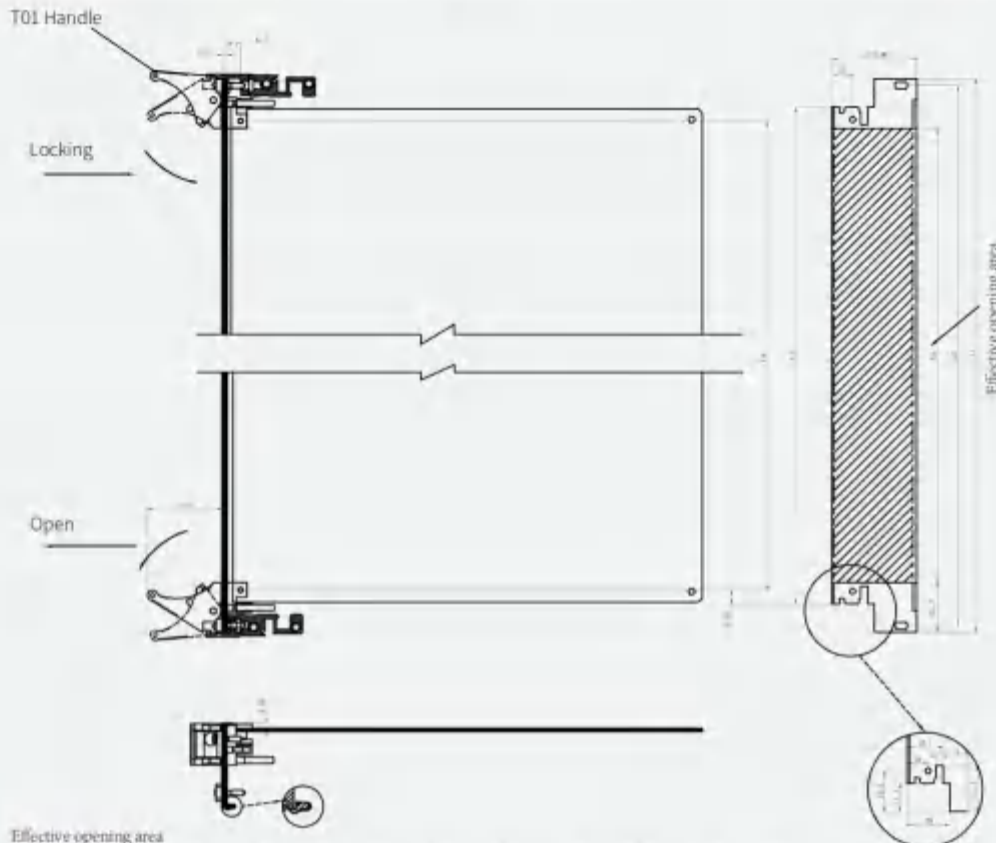

T01 Panel component

6U Panel component

Panel profile

I Profile

II Profile

III Profile

Delivery Comprises(kit)

Name	Qty	Order no	Description
T01 Top	1	1002012	Install in the top panel
T01 Bottom	1	1002013	Install in the bottom panel
Metal sleeve	2	1014002	Plastic
Metal sleeve	2	1014003	Brass
U-shaped panels	1	/	Front anodised rear conductive
EMC textile gasket	1	1008038	EMC textile gasket
Captive screws	4	1004023	Cross/captive screws M2.5 x 12 Stainless steel
Keying/Coding	6	1009010	Plastic
EMC gasket	1	1008015	EMC gasket
PCB Set screw	4	1004004	Pan head Pozidrive c/sk screw M2.5 x 6 Stainless steel