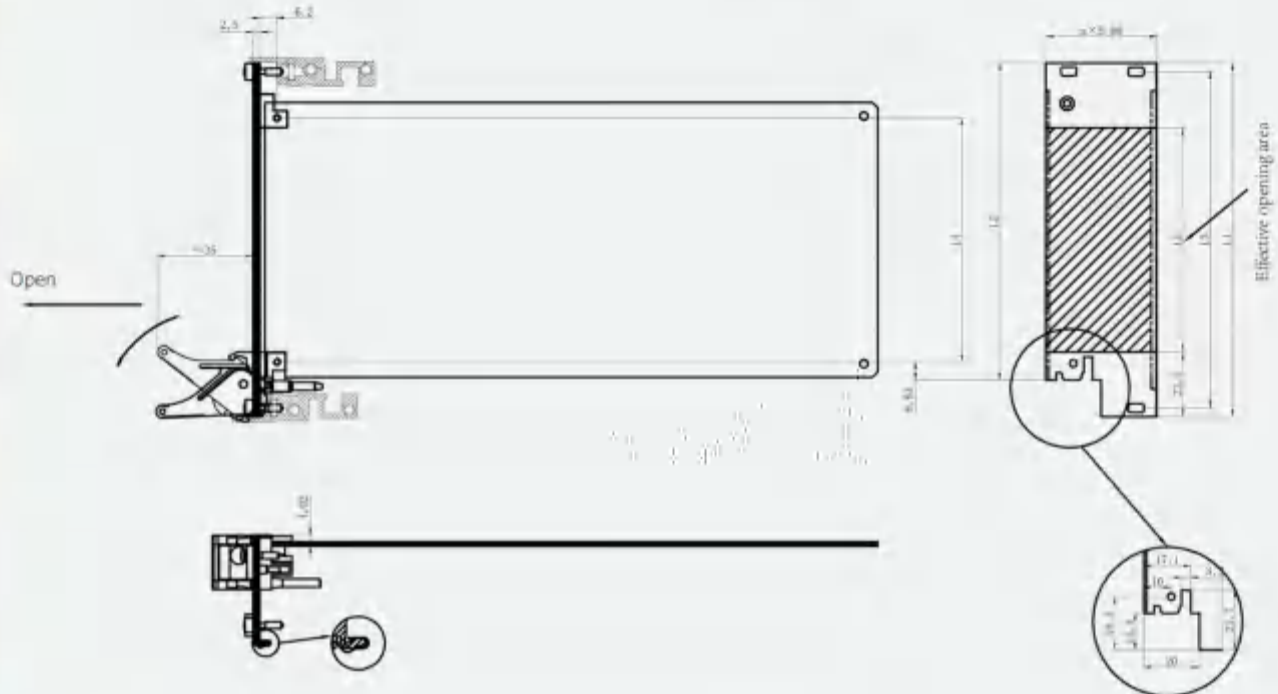

T46 Panel component

3U Panel component

Panel profile

Delivery Comprises(kit)

Name	Qty	Order no	Description
T46 Bottom	1	1002056	Install in the bottom panel
Metal sleeve	3	1014002	Plastic
Metal sleeve	3	1014003	Brass
U-shaped panels	1	/	Front anodised rear conductive
EMC textile gasket	1	1008038	EMC textile gasket
Captive screws	4	1004023	Cross/captive screws M2.5x12 Stainless steel
Keying/Coding	3	1009010	Plastic
EMC gasket	1	1008015	EMC gasket
PCB Set screw	3	1004004	Pan head Pozidrive c/sk screw M2.5x6 Stainless steel
Set screw	1	1004011	Pan head Pozidrive c/sk screw M2.5x6 Stainless steel
Printed board bracket	1	1015004	Printed board bracket, PC+20%GF, Die-cast zinc