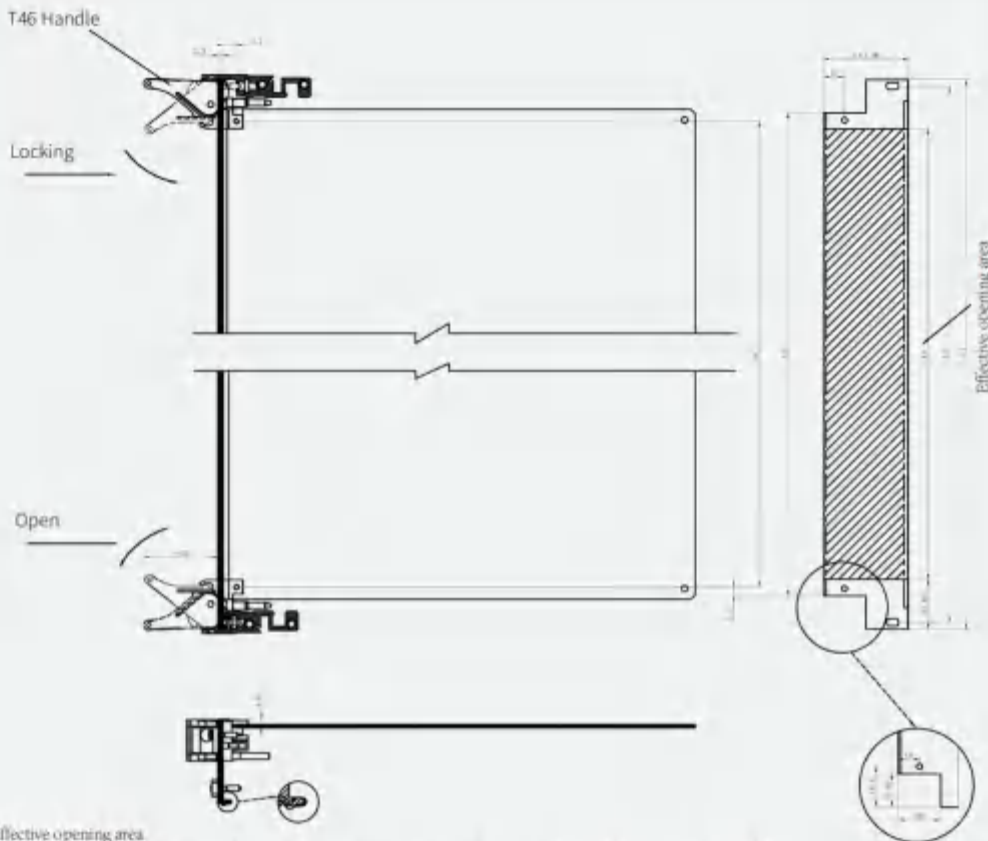

T46 Panel component

6U Panel component

Panel profile

Delivery Comprises(kit)

Name	Qty	Order no	Description
T46 Top	1	1002056	Install in the top panel
T46 Bottom	1	1002056	Install in the bottom panel
Metal sleeve	2	1014002	Plastic
Metal sleeve	2	1014003	Brass
U-shaped panels	1	/	Front anodised rear conductive
EMC textile gasket	1	1008038	EMC textile gasket
Captive screws	4	1004023	Cross/captive screws M2.5 X 12 Stainless steel
Keying/Coding	6	1009010	Plastic
EMC gasket	1	1008015	EMC gasket
PCB Set screw	4	1004004	Pan head Pozidrive c/sk screw M2.5 X 6 Stainless steel