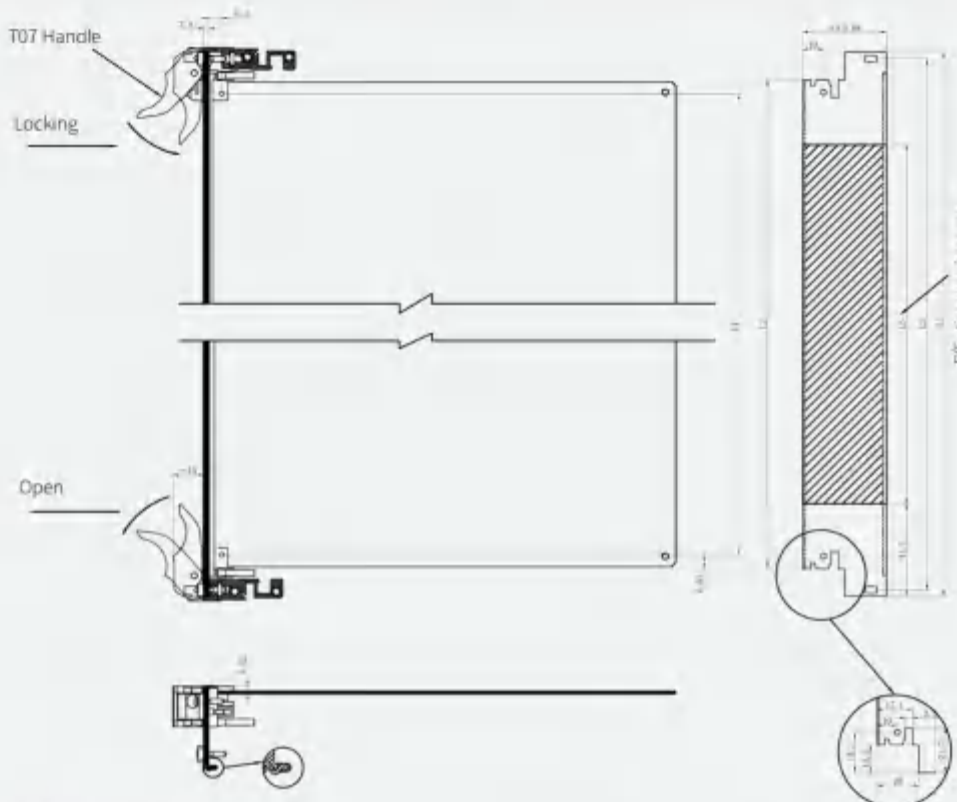

T07 Panel component

6U Panel component

Panel profile

Delivery Comprises(kit)

Name	Qty	Order no	Description
T07 Top	1	1002032	Install in the top panel
T07 Bottom	1	1002033	Install in the bottom panel
Metal sleeve	2	1014002	Plastic
Metal sleeve	2	1014003	Brass
U-shaped panels	1	/	Front anodised rear conductive
EMC textile gasket	1	1008038	EMC textile gasket
Captive screws	4	1004023	Cross/captive screws M2.5×12 Stainless steel
Keying/Coding	6	1009010	Plastic
EMC gasket	1	1008015	EMC gasket
PCB Set screw	4	1004004	Pan head Pozidrive c/sk screw M2.5 × 6 Stainless steel