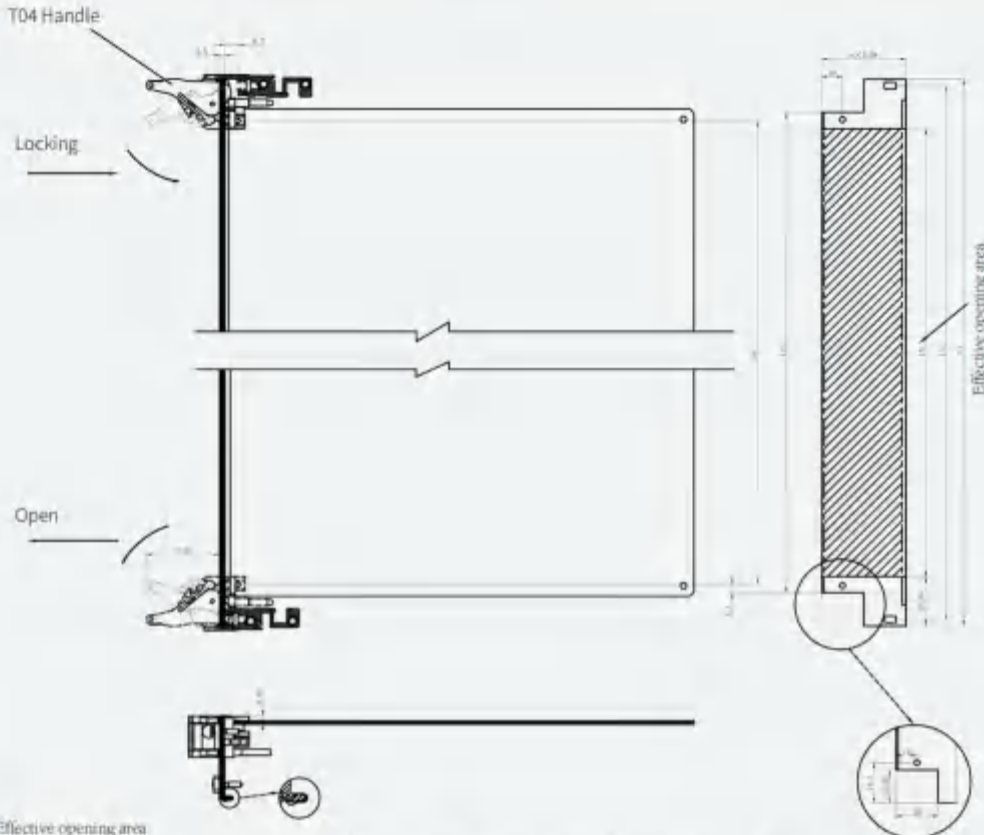

T04 Panel component

6U Panel component

Panel profile

I Profile

II Profile

III Profile

Delivery Comprises(kit)

Name	Qty	Order no	Description
T04 Top	1	1002022	install in the top panel
T04 Bottom	1	1002023	install in the bottom panel
Metal sleeve	2	1014002	Plastic
Metal sleeve	2	1014003	Brass
U-shaped panels	1	/	Front anodised rear conductive
EMC textile gasket	1	1008038	EMC textile gasket
Captive screws	4	1004023	Cross/captive screws M2.5 × 12 Stainless steel
Keying/Coding	6	1009010	Plastic
EMC gasket	1	1008015	EMC gasket
PCB Set screw	4	1004004	Pan head Pozidrive c/sk screw M2.5 × 6 Stainless steel