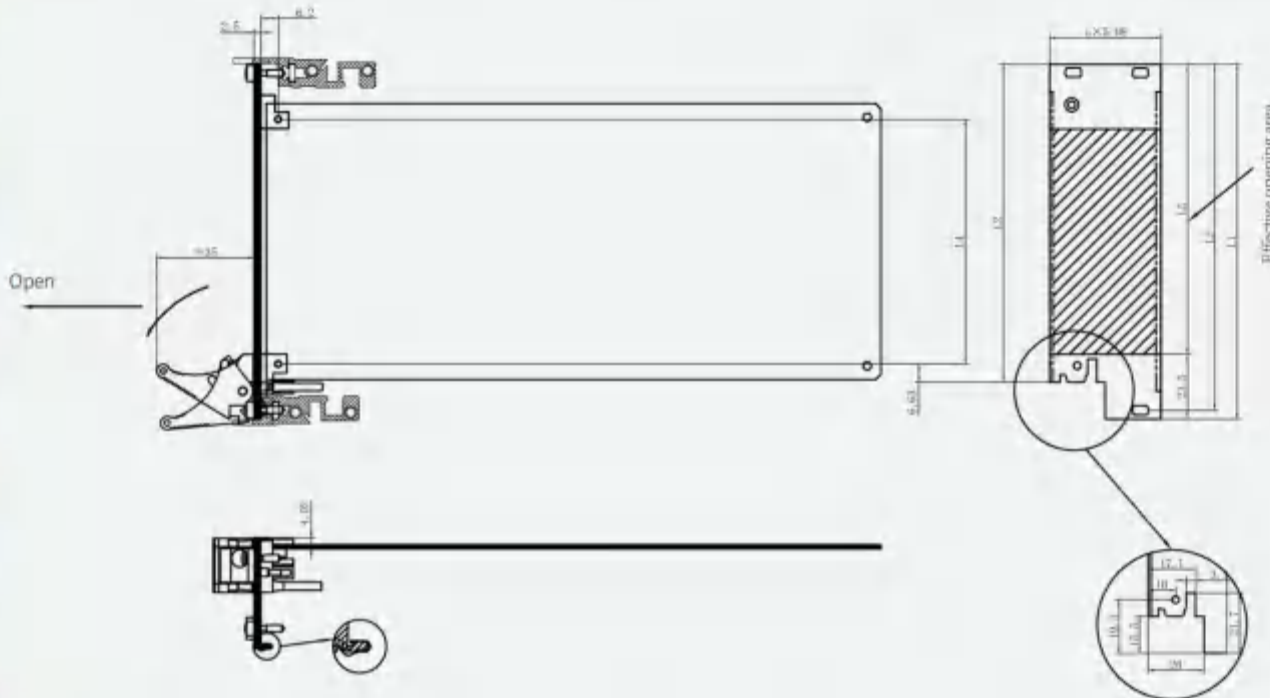

T01 Panel component

3U Panel component

Panel profile

Delivery Comprises(kit)

Name	Qty	Order no	Description
T01 Bottom	1	1002013	Install in the bottom panel
Metal sleeve	3	1014002	Plastic
Metal sleeve	3	1014003	Brass
U-shaped panels	1	/	Front anodised rear conductive
EMC textile gasket	1	1008038	EMC textile gasket
Captive screws	4	1004023	Cross/captive screws M2.5×12.Stainless steel
Keying/Coding	3	1009010	Plastic
EMC gasket	1	1008015	EMC gasket
PCB Set screw	3	1004004	Pan head Pozidrive c/sk screw M2.5×6.Stainless steel
Set screw	1	1004011	Pan head Pozidrive c/sk screw M2.5×6.Stainless steel
Printed board bracket	1	1015004	Printed board bracket, Die-cast zinc