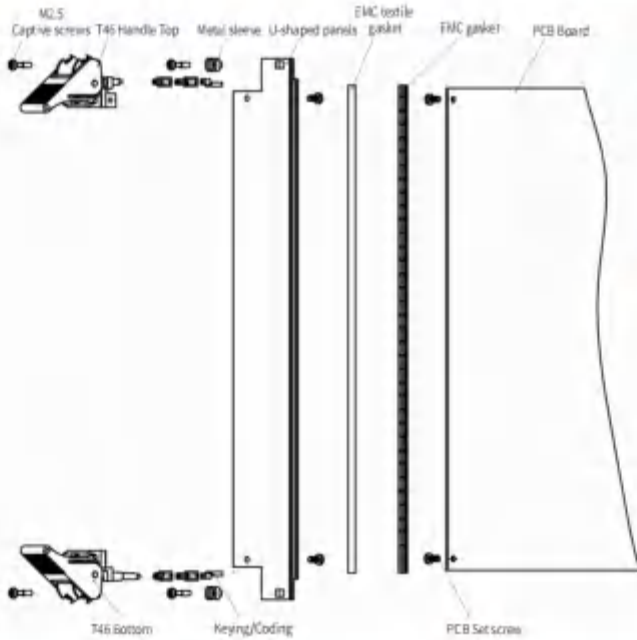

T46 Panel component

6U Panel component

Panel profile

Delivery Comprises(kit)

Name	Qty	Order no	Description
T46 Top	1	1002056	Install in the top panel
T46 Bottom	1	1002056	Install in the bottom panel
Metal sleeve	2	1014002	Plastic
Metal sleeve	2	1014003	Brass
U-shaped panels	1	/	Front anodised rear conductive
EMC textile gasket	1	1008038	EMC textile gasket
Captive screws	4	1004023	Cross/captive screws M2.5 X 12 Stainless steel
Keying/Coding	6	1009010	Plastic
EMC gasket	1	1008015	EMC gasket
PCB Set screw	4	1004004	Pan head Pozidrive c/sk screw M2.5 X 6 Stainless steel