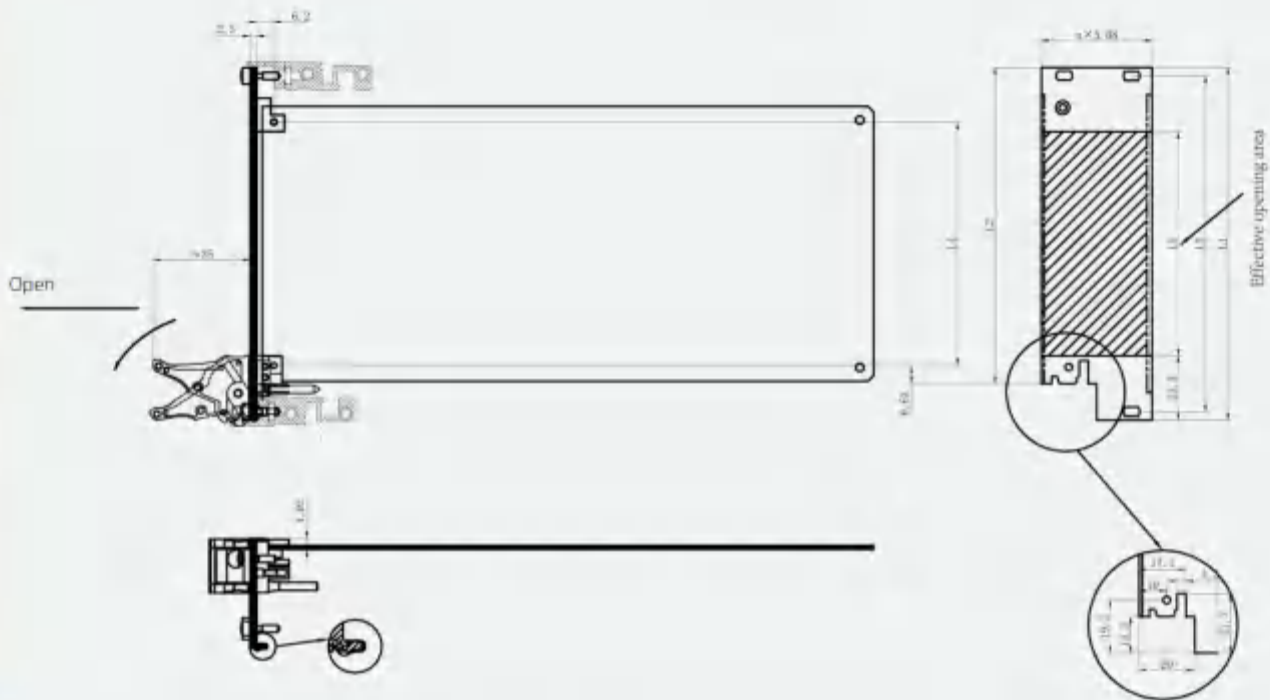

T08 Panel component

3U Panel component

Panel profile

Delivery Comprises(kit)

Name	Qty	Order no	Description
T08 Bottom	1	1002037	Install in the bottom panel
Metal sleeve	3	1014002	Plastic
Metal sleeve	3	1014003	Brass
U-shaped panels	1	/	Front anodised rear conductive
EMC textile gasket	1	1008038	EMC textile gasket
Captive screws	4	1004023	Cross/captive screws M2.5 x 12 Stainless steel
Keying/Coding	3	1009010	Plastic
EMC gasket	1	1008015	EMC gasket
PCB Set screw	3	1004004	Pan head Pozidrive c/sk screw M2.5 x 6 Stainless steel
Set screw	1	1004011	Pan head Pozidrive c/sk screw M2.5 x 6 Stainless steel
Printed board bracket	1	1015004	Printed board bracket, PC+20%GF, Die-cast zinc